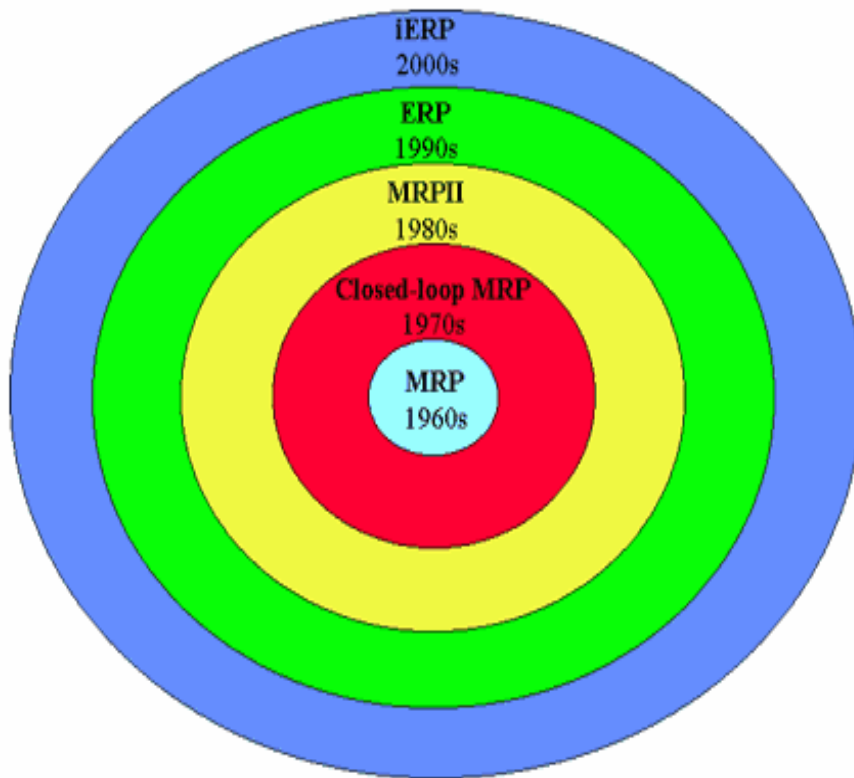

"

(master production (MRP) schedule=MPS)
MRP MPS

MRP

MRP MRP

MRP

(backward scheduling)

(slack time)

(lead

Real-time

(Transaction) ERP
 " () Real-time
 ERP CEO SFO

ERP

=Online Analytical OLAP ERP
 (Processing)

(PDM) ()
 (WMS) (APS)
 (CRM) (SCM) WEB
 () (BI)

ERP

ERP

ERP

Supply Chain Management e-Commerce Business intelligence Font-Office

ERP

InternetERP iERP ERP

1960

ERP

ERP

MRP

ERP